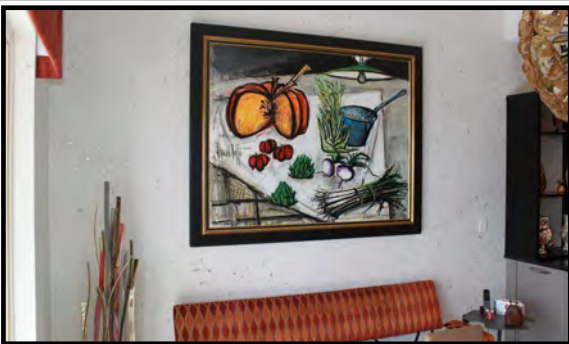

Scan the link to our project photos brochure

Granyte colors in photos:

- Above: Snow White #160
- Upper middle: Zorro w/Gold Mica #161
- Mid: Snow White #160
- Bottom: Raw Silk #154

12 Standard Colors

GRANYTE

PERFORMANCE FEATURES

- 12 standard colors as well as custom colors
- Practical Washability – ASTM D4828 – high resistance to staining. Stains easily removed by ordinary cleaning
- Abrasion resistance – ASTM D 968, ASTM D 4060
- Breathable – perm rate of 45
- Class "A" – ASTM E 84
- Low VOC – 26 g/l – meets LEED IEQ 4.2
- 10-year limited material warranty
- 10-year limited material warranty against surface mold or mildew growth ASTM D 3273
- Integral color and colorfast
- Consult Product Data Sheet (T109) for testing details.
- Refer to brochure T1241 for exterior applications