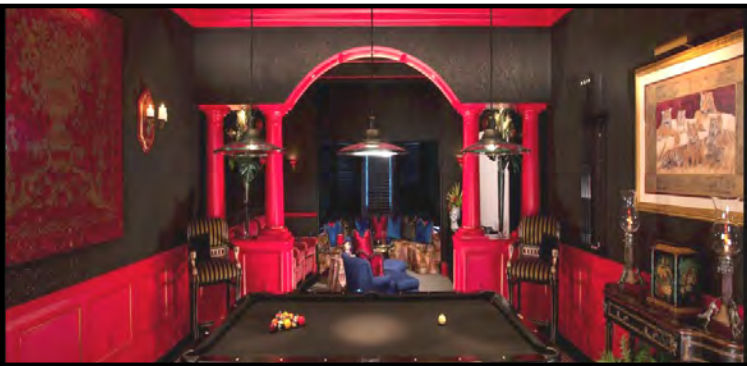

Scan the link to our project photos brochure

Granyte colors in photos:

- Above: Snow White #160
- Upper middle: Zorro w/Gold Mica #161
- Mid: Snow White #160
- Bottom: Raw Silk #154

12 Standard Colors

GRANYTE

PERFORMANCE FEATURES

- 12 standard colors as well as custom colors
- Practical Washability – ASTM D4828 – high resistance to staining. Stains easily removed by ordinary cleaning
- Abrasion resistance – ASTM D 968, ASTM D 4060
- Breathable – perm rate of 45
- Class "A" – ASTM E 84
- Low VOC – 26 g/l – meets LEED IEQ 4.2
- 10-year limited material warranty
- 10-year limited material warranty against surface mold or mildew growth ASTM D 3273
- Integral color and colorfast
- Consult Product Data Sheet (T109) for testing details.
- Refer to brochure T1241 for exterior applications